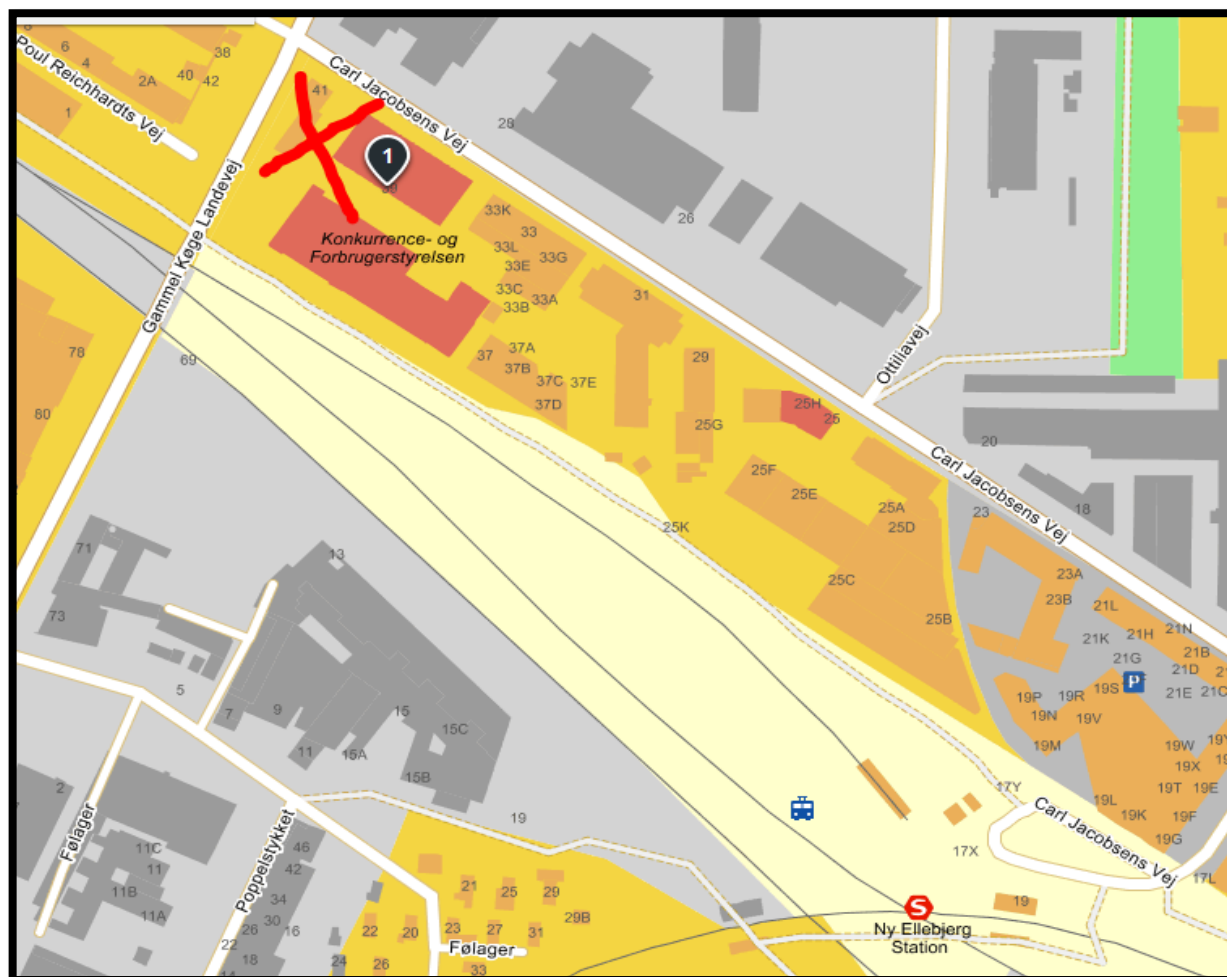

Our location:

Nearest train station: Ny Ellebjerg (approximately 200 meters walk from Carl Jacobsens vej 39)